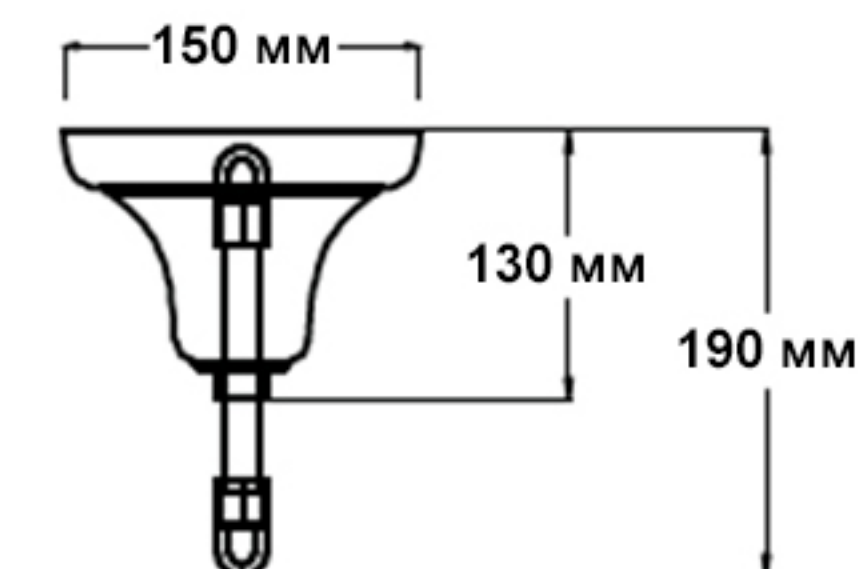

# Инструкция по сборке

Габаритные размеры

In order to ensure safety use, please notice the following items:

- .Read and understand the whole Specification.
- .Suitable for the use of 220~240v and 50~60Hz.
- .Please wear gloves as installment and avoid rot on the surface of plating.
- .Must be installed on the fixed places and be checked annually.
- .Please turn off the lighting source by soft cloth as cleaning prohibited to use of rotted detergent.
- .Please connect with the local sales service centhr when there are any abnormality.

## CEILING PAN SIZE

## FIXTURE SIZE:

Наименование артикула: HOLLYWOOD SP20+10

 2":130Pcs  
 2.5":175Pcs  
 40#:1Pc  
 50#:1Pc

- |   |   |   |  |   |
|---|---|---|--|---|
| <b>A</b><br> 14#/1+2.5"<br>10Pcs     | <b>B</b><br> 14#/1+2"<br>120Pcs      | <b>C</b><br> 14# 2+2.5"<br>10Pcs     | <b>D</b><br> 14#/2-2.5"<br>10Pcs  | <b>E</b><br> 14#/1+2.5"<br>10Pcs |
| <b>F</b><br> 14#/5 2.5"<br>20Pcs     | <b>G</b><br> 11# 4+2.5"<br>20Pcs     | <b>H</b><br> 14#/5 2.5"<br>10Pcs     | <b>I</b><br> 14# 4+2.5"<br>10Pcs  | <b>J</b><br> 11# 4+2.5"<br>5Pcs  |
| <b>K</b><br> 14# 4+50#<br>1Pc        | <b>L</b><br> 14# 3+10#<br>1Pc        | <b>M</b><br> 11#/7+2.5"<br>10Pcs     | <b>N</b><br> 14#/11-2.5"<br>10PCS |   |
| <b>O</b><br> 11#/9+2+2.5"<br>20PCS | <b>P</b><br> 14#/9 1 2.5"<br>10PCS | <b>Q</b><br> 14#/7+1+2.5"<br>10PCS |  |   |
| <b>R</b><br> 14#/7+3+2.5"<br>10PCS |   |   |  |   |

Наименование артикула: HOLLYWOOD SP20+10