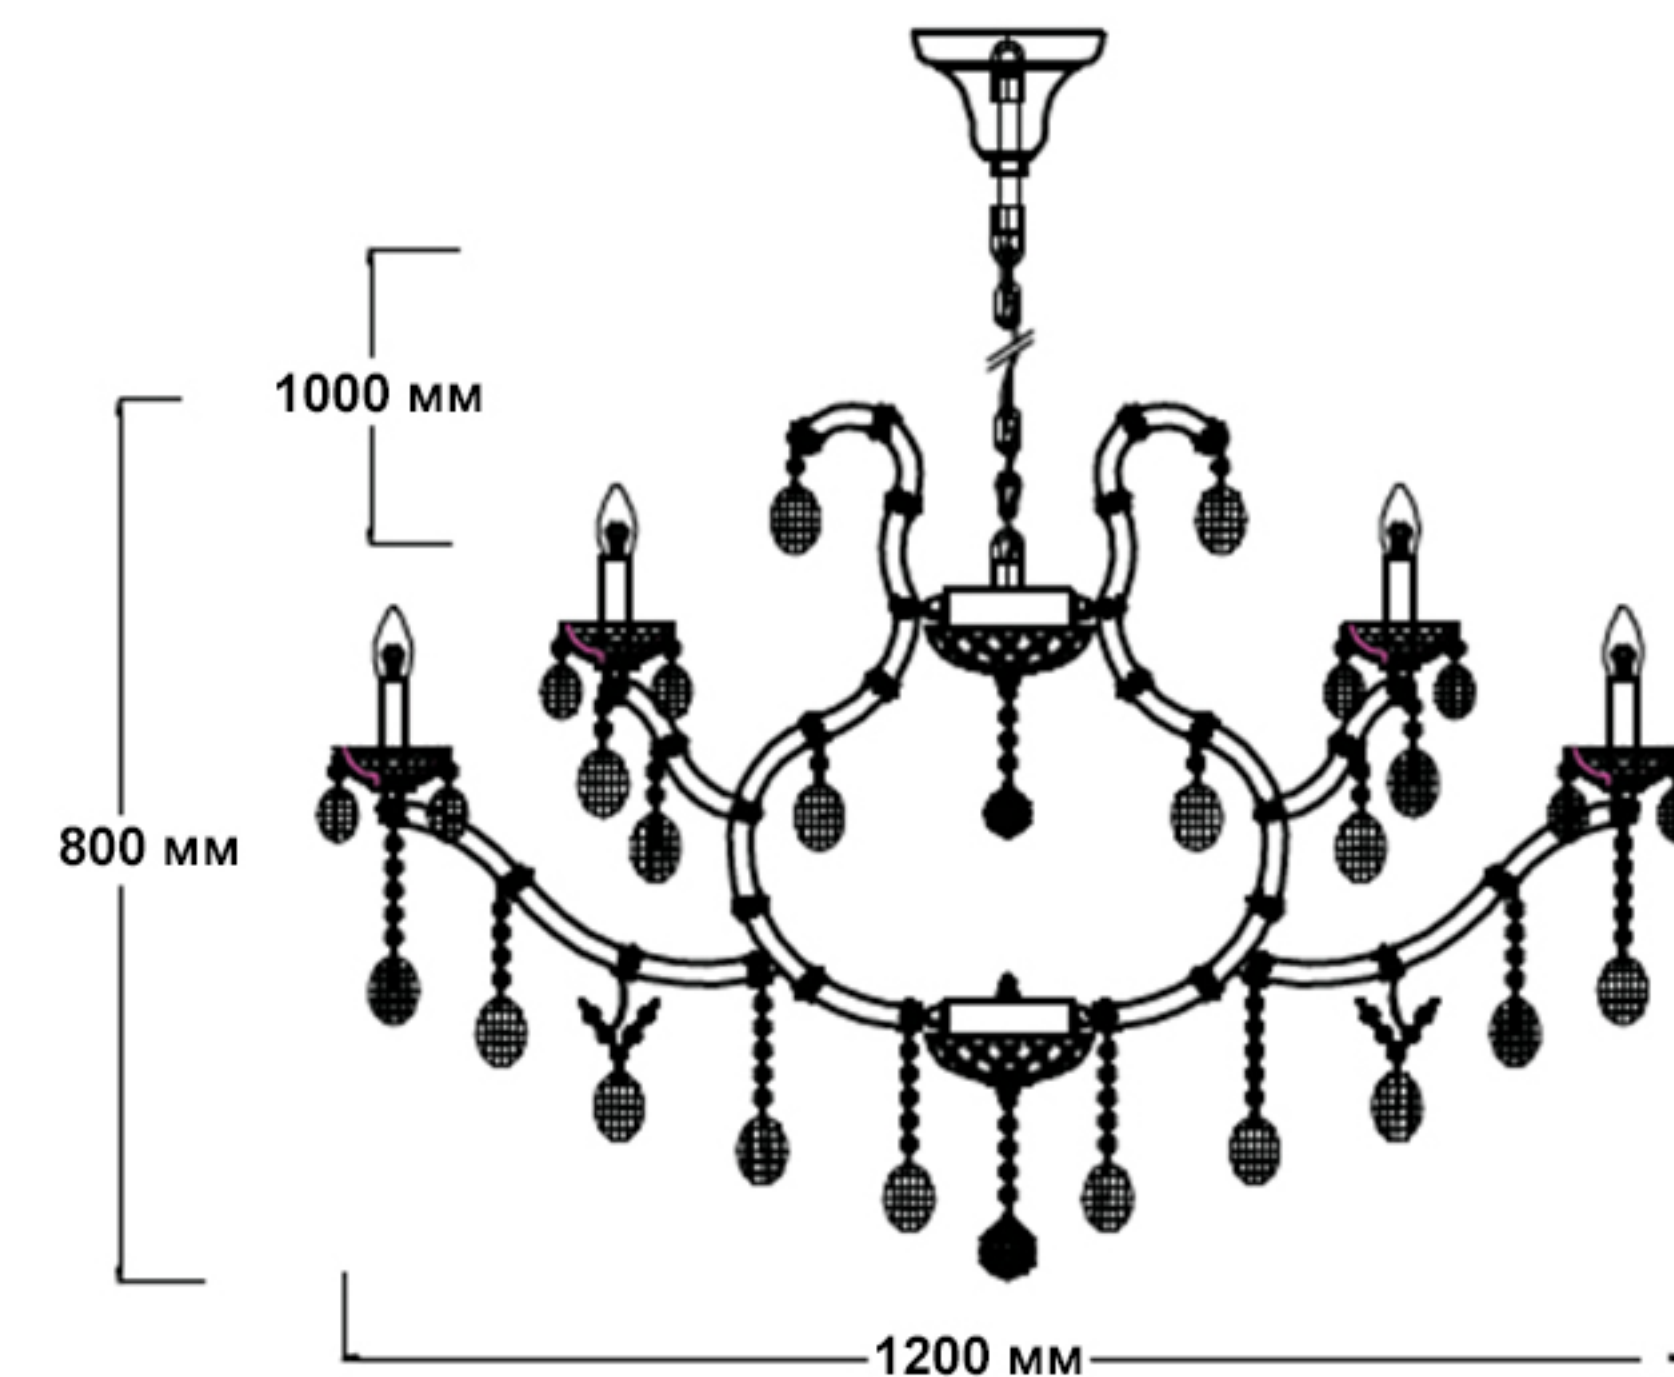

# Инструкция по сборке

Габаритные размеры

In order to ensure safety use, please notice the following items:

- .Read and understand the whole Specification.
- .Suitable for the use of 220~240v and 50~60Hz.
- .Please wear gloves as installment and avoid rot on the surface of plating.
- .Must be installed on the fixed places and be checked annually.
- .Please turn off the lighting source by soft cloth as cleaning prohibited to use of rotted detergent.
- .Please connect with the local sales service centhr when there are any abnormality.

## CEILING PAN SIZE

## FIXTURE SIZE:

Наименование артикула: HOLLYWOOD SP20+10

 2":130Pcs  
 2.5":175Pcs  
 40#:1Pc  
 50#:1Pc

- |   |   |   |  |   |
|---|---|---|--|---|
| <b>A</b><br> 14#/1+2.5"<br>10Pcs     | <b>B</b><br> 14#/1+2"<br>120Pcs      | <b>C</b><br> 14# 2+2.5"<br>10Pcs     | <b>D</b><br> 14#/2-2.5"<br>10Pcs  | <b>E</b><br> 14#/1+2.5"<br>10Pcs |
| <b>F</b><br> 14#/5 2.5"<br>20Pcs     | <b>G</b><br> 11# 4+2.5"<br>20Pcs     | <b>H</b><br> 14#/5 2.5"<br>10Pcs     | <b>I</b><br> 14# 4+2.5"<br>10Pcs  | <b>J</b><br> 11# 4+2.5"<br>5Pcs  |
| <b>K</b><br> 14# 4+50#<br>1Pc        | <b>L</b><br> 14# 3+10#<br>1Pc        | <b>M</b><br> 11#/7+2.5"<br>10Pcs     | <b>N</b><br> 14#/11-2.5"<br>10PCS |   |
| <b>O</b><br> 11#/9+2+2.5"<br>20PCS | <b>P</b><br> 14#/9 1 2.5"<br>10PCS | <b>Q</b><br> 14#/7+1+2.5"<br>10PCS |  |   |
| <b>R</b><br> 14#/7+3+2.5"<br>10PCS |   |   |  |   |

Наименование артикула: HOLLYWOOD SP20+10