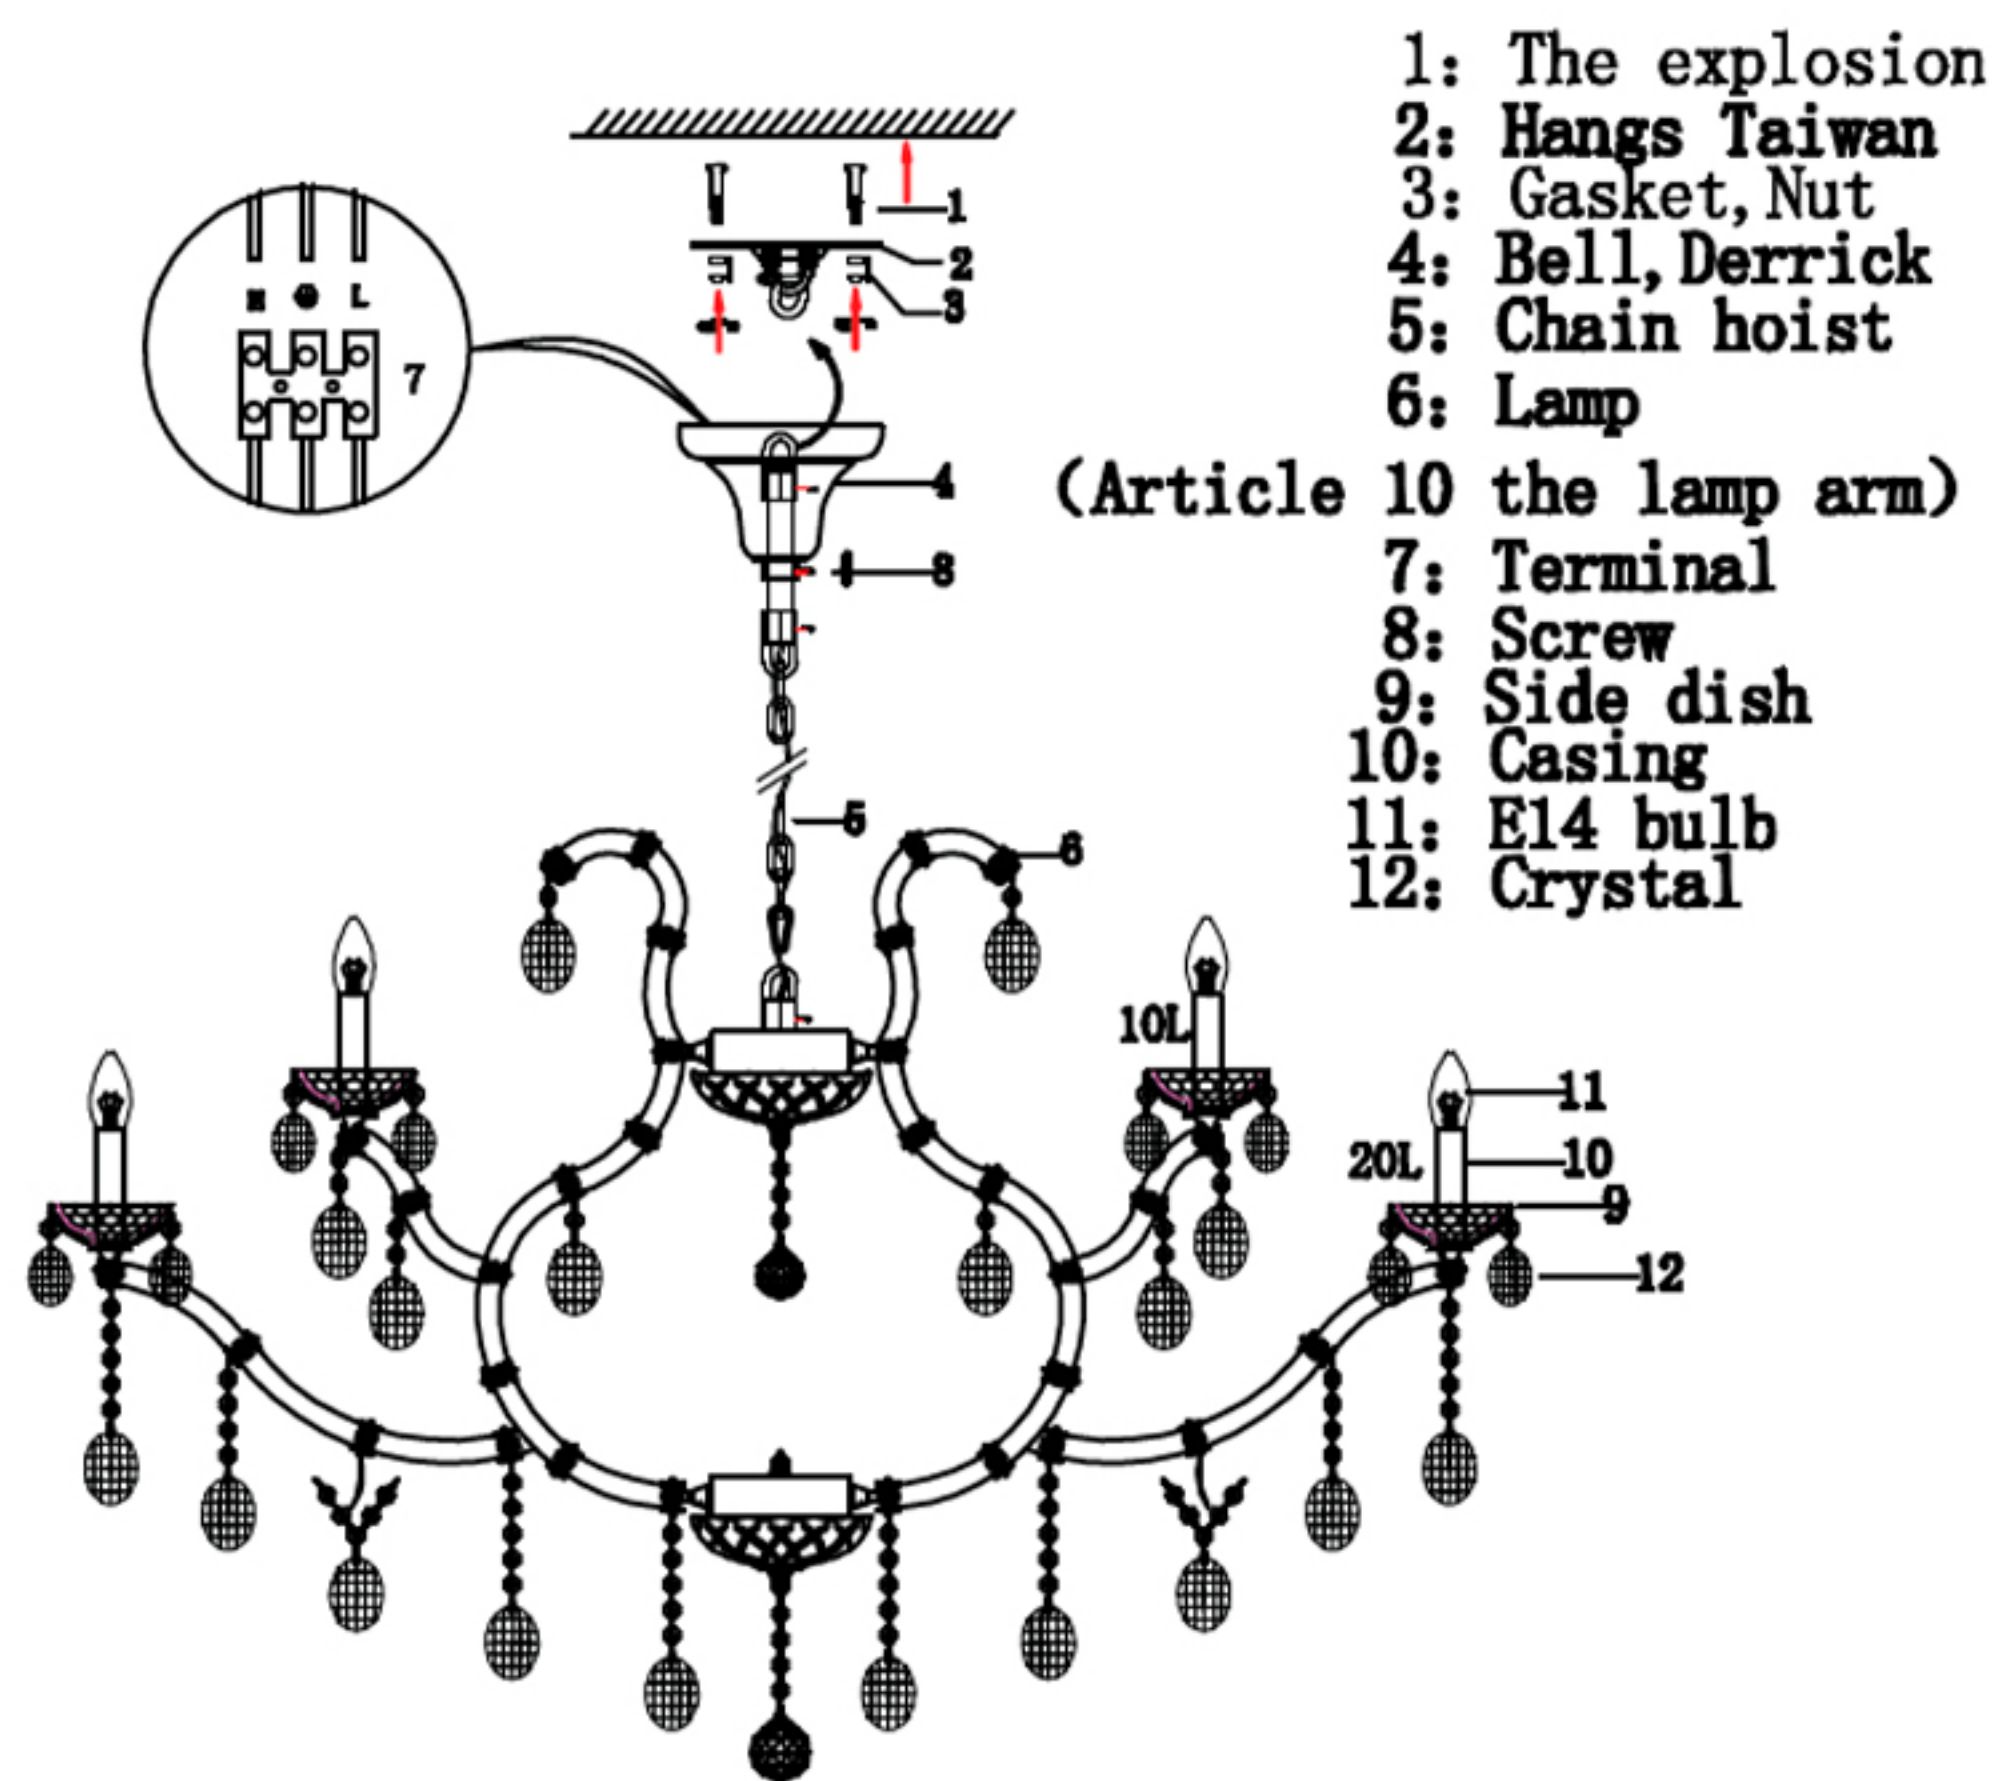

# Инструкция по сборке

Габаритные размеры

In order to ensure safety use, please notice the following items:

- .Read and understand the whole Specification.
- .Suitable for the use of 220~240v and 50~60Hz.
- .Please wear gloves as installment and avoid rot on the surface of plating.
- .Must be installed on the fixed places and be checked annually.
- .Please turn off the lighting source by soft cloth as cleaning prohibited to use of rotted detergent.
- .Please connect with the local sales service centhr when there are any abnormality.

## CEILING PAN SIZE

## FIXTURE SIZE:

Наименование артикула: HOLLYWOOD SP20+10

 2":130Pcs  
 2.5":175Pcs  
 40#:1Pc  
 50#:1Pc

- |   |   |   |  |   |
|---|---|---|--|---|
| <b>A</b><br> 14#/1+2.5"<br>10Pcs     | <b>B</b><br> 14#/1+2"<br>120Pcs      | <b>C</b><br> 14# 2+2.5"<br>10Pcs     | <b>D</b><br> 14#/2-2.5"<br>10Pcs  | <b>E</b><br> 14#/1+2.5"<br>10Pcs |
| <b>F</b><br> 14#/5 2.5"<br>20Pcs     | <b>G</b><br> 11# 4+2.5"<br>20Pcs     | <b>H</b><br> 14#/5 2.5"<br>10Pcs     | <b>I</b><br> 14# 4+2.5"<br>10Pcs  | <b>J</b><br> 11# 4+2.5"<br>5Pcs  |
| <b>K</b><br> 14# 4+50#<br>1Pc        | <b>L</b><br> 14# 3+10#<br>1Pc        | <b>M</b><br> 11#/7+2.5"<br>10Pcs     | <b>N</b><br> 14#/11-2.5"<br>10PCS |   |
| <b>O</b><br> 11#/9+2+2.5"<br>20PCS | <b>P</b><br> 14#/9 1 2.5"<br>10PCS | <b>Q</b><br> 14#/7+1+2.5"<br>10PCS |  |   |
| <b>R</b><br> 14#/7+3+2.5"<br>10PCS |   |   |  |   |

Наименование артикула: HOLLYWOOD SP20+10